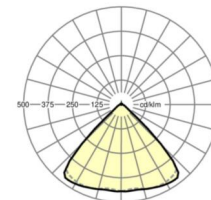

CHARACTERISTICS

Order number	19410004040
EAN number	4020863398775
Commodity code	94051190
Certification mark	IP 20, Protection class I, ENEC10 VDE, F, HACCP DIN10500/Food/IFS-application-related suitability/BRC, Indoor, CE
Impact resistance (IK rating)	IK03 (-20°C bis 25°C)
Ambient temperatur	ta -20°C to 25°C
Warranty period	5 years
State funding programs	BEG - Federal funding for efficient buildings (valid only for Germany)

ELECTRICAL ENGINEERING

Controller	Electronic driver (1 pcs.)
System output	70W
Mains voltage	230V/50Hz
Circuit breakers (inrush current)	10 pieces/B10, 16 pieces/B16, 10 pieces/C10, 16 pieces/C16
Energy efficiency class/light source	D

LIGHTING TECHNOLOGY

Placement	LED, Colour rendering/Light colour CRI ≥ 80 / 4000K
Colour tolerance (MacAdam)	3SDCM
Photobiological safety (Luminaire)	RG1
Nominal luminous flux	10192lm
LED service life	50000h L80/B10 (Tq 25°C)
Luminaire luminous efficiency	146lm/W
Beam angle	95° (C0) / 95° (C90)
UGR lat./long.	21.8 / 22.2

MECHANICS

Housing colour	traffic white RAL 9016
Dimensions (LxWxDxH)	1531mm x 55mm x 33mm
Weight (net)	1.9kg
Type of installation	Mounting rail system installation, Light structure

Dimensions

L	1531 mm	Length
B	55 mm	Width
H	33 mm	Height

DEEP-LINK

<https://www.regiolux.de/en/article/19410004040>